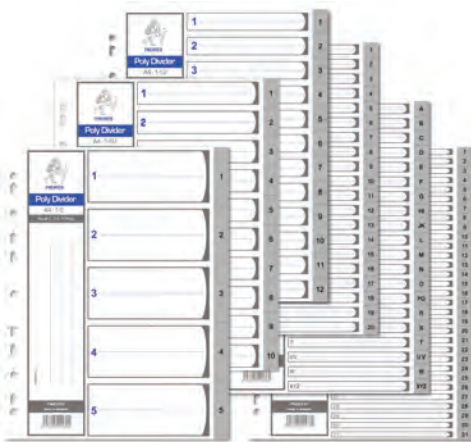

C1 Standard Mylar Dividers

* 11 Universal Holes, Separate Sheet for Table of Content, Polyester Reinforced

Clear Mylar

PM22181-01	1-5 Printed A4	40sets x 6bx
PM22185-01	1-10 Printed A4	20sets x 6bx
PM22188-01	1-12 Printed A4	10sets x 9bx
PM22190-01	1-15 Printed A4	10sets x 9bx
PM22192-01	1-20 Printed A4	10sets x 6bx
PM22194-01	1-31 Printed A4	10sets / -
PM22198-01	A-Z (20) Printed A4	10sets x 6bx
PM22196-01	Jan-Dec Printed A4	10sets x 9bx