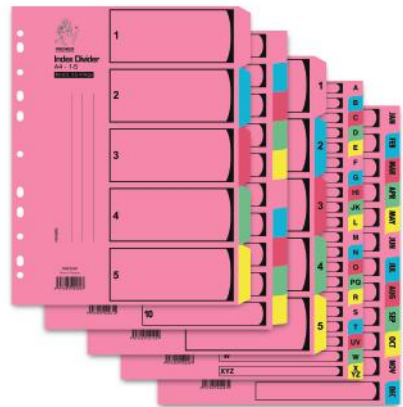

A. CARDBOARD DIVIDERS

Ref. No.	Description	Qty /ctn
----------	-------------	----------

A1 Plain Manilla Dividers

XXX018	A-Z (14) White Lever Arch	450sets
--------	------------------------------	---------

A2 Standard Colour Manilla Dividers

PM22125-01	5 Part A4	100sets x 4bx
PM22126-01	10 Part A4	50sets x 4bx
PM22260-01	1-5 A4	100sets x 4bx
PM22261-01	1-10 A4	50sets x 4bx
PM22265-01	1-12 A4	50sets x 4bx
PM22229-01	1-31 A4	20sets x 4bx
PM22227-01	J-D A4	30sets x 4bx
PM22228-01	A-XYZ A4	30sets x 4bx

A3 Economy Colour Manilla Dividers

PM22241-01	5 Part A4	50sets x 12bx
PM22242-01	10 Part A4	25sets x 12bx

- Standard universal 11 holes suitable for 2, 3, 4 ring binders, lever arch files & management files
- Die-cut, non-reinforced tabs
- Ideal for all filings

Also Available in:

- 2 / 3 / 4 / 5 / 7 / 21 / 23 holes
- A4 / Extrawide / Letter / A5 / A3 size
- Reinforced strip on spine available on request

6. INDEXES & DIVIDERS

B. POLYPROPYLENE DIVIDERS

Ref. No.	Description	Qty /ctn
B1 Multi Colour PP Dividers		
PM22230-01	5 Part Colour A4	50sets x 6bx
PM22231-01	10 Part Colour A4	30sets x 6bx
PM22344-01	1-5 Colour A4	50sets x 6bx
PM22345-01	1-10 Colour A4	30sets x 6bx
PM22347-01	1-12 Colour A4	30sets x 6bx
PM22348-01	1-20 Colour A4	20sets x 6bx
PM22349-01	1-31 Colour A4	15sets x 6bx