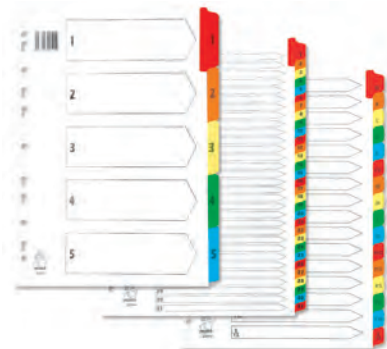

C. MYLAR DIVIDERS

Ref. No.	Description	Qty /ctn
----------	-------------	----------

C1 Standard Mylar Dividers

* 11 Universal Holes, Separate Sheet for Table of Content, Polyester Reinforced

Colour Mylar

PM22182-01	5 Part A4	40sets x 6bx
PM22186-01	10 Part A4	20sets x 6bx
PM22183-01	1-5 Printed A4	40sets x 6bx
PM22187-01	1-10 Printed A4	20sets x 6bx
PM22189-01	1-12 Printed A4	10sets x 9bx
PM22191-01	1-15 Printed A4	10sets x 9bx
PM22193-01	1-20 Printed A4	10sets x 6bx
PM22195-01	1-31 Printed A4	10sets /-
PM22199-01	A-Z (20) Printed A4	10sets x 6bx
PM22197-01	Jan-Dec Printed A4	10sets x 9bx

C2 Economy Mylar Dividers

* 11 Universal Holes, Table of Content Printed On Front Sheet, Polyester Reinforced On Front Sheet Only

Clear Mylar

PM22337-01	1-5 Printed A4	30sets
PM22338-01	1-10 Printed A4	30sets
PM22519-01	1-12 Printed A4	20sets
PM22520-01	1-15 Printed A4	20sets
PM22521-01	1-20 Printed A4	15sets
PM22339-01	A-Z (16) Printed A4	15sets

Colour Mylar

PM22511-01	1-5 Printed A4	30sets
PM22512-01	1-10 Printed A4	30sets
PM22513-01	1-20 Printed A4	15sets
PM22514-01	1-31 Printed A4	10sets
PM22515-01	A-Z (16) Printed A4	15sets

Also Available in: