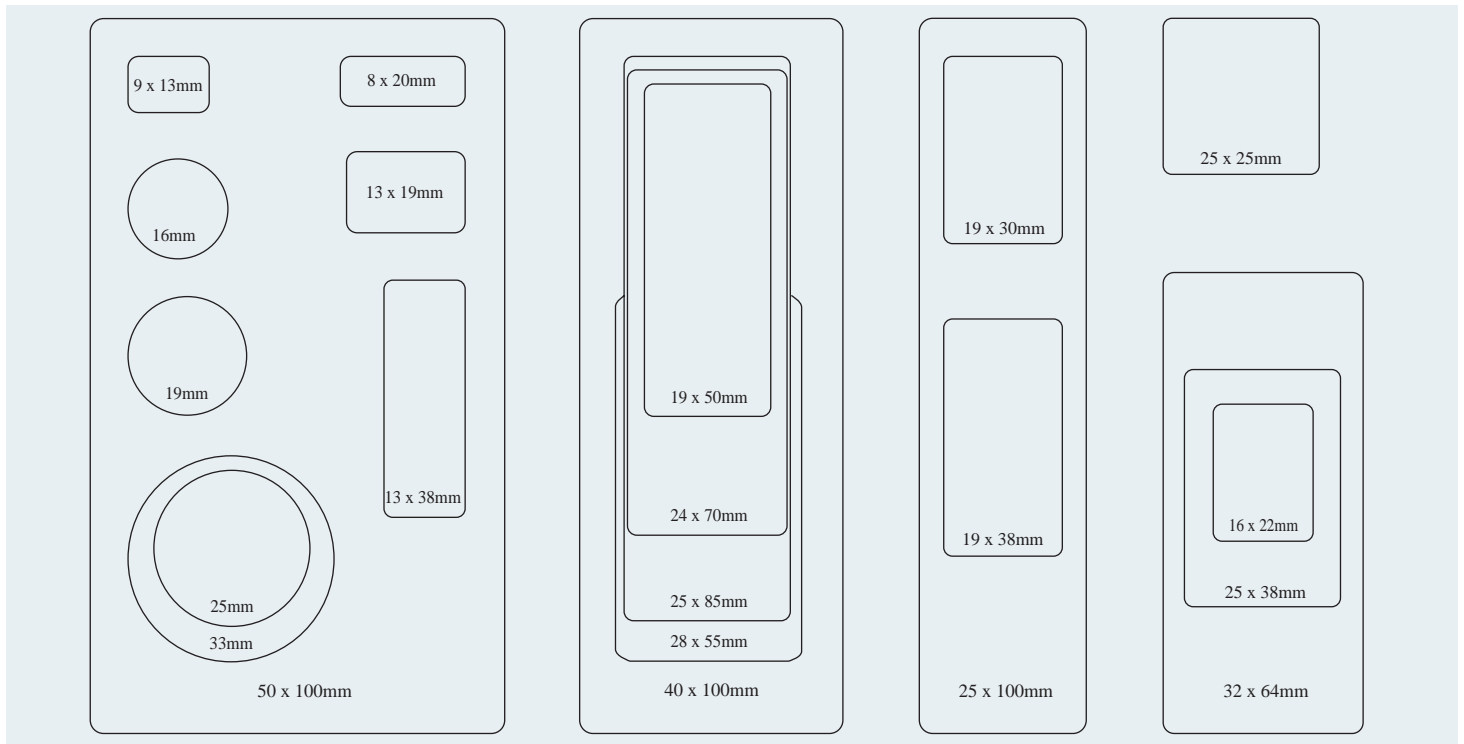

Label & Paper Products

White and Coloured Self Adhesive Stickers

Colour available :

White (C2)	Green (G1)	Orange (O1)
Pink (P1)	Red (R1)	Yellow (Y1)

Please quote ref. no for the required colour